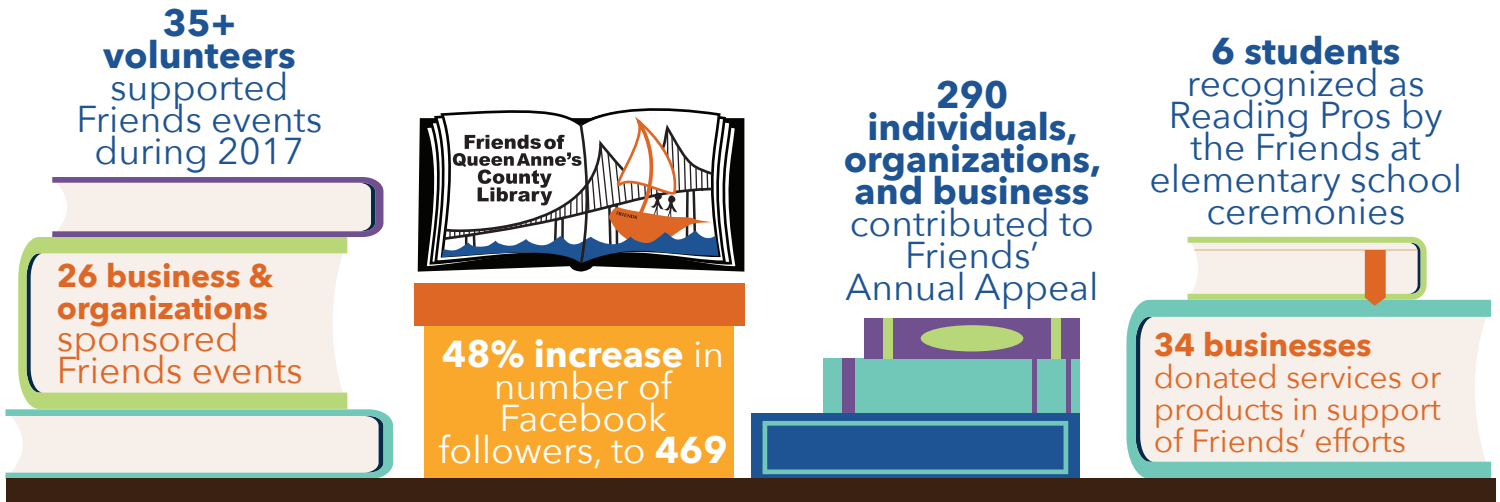

THE IMPACT OF FRIENDS

Supporting the Queen Anne's County Library

Donated **\$21,009** to the library to fund or purchase

Raising Funds

Raised **\$35,426** - almost **125% increase** over 2016

Officers

President: *Kathie Smarick*

THE IMPACT OF FRIENDS

Expanding the Friends' Network

305 members - an increase of 300% over 2016

Sustaining the Friends Organization